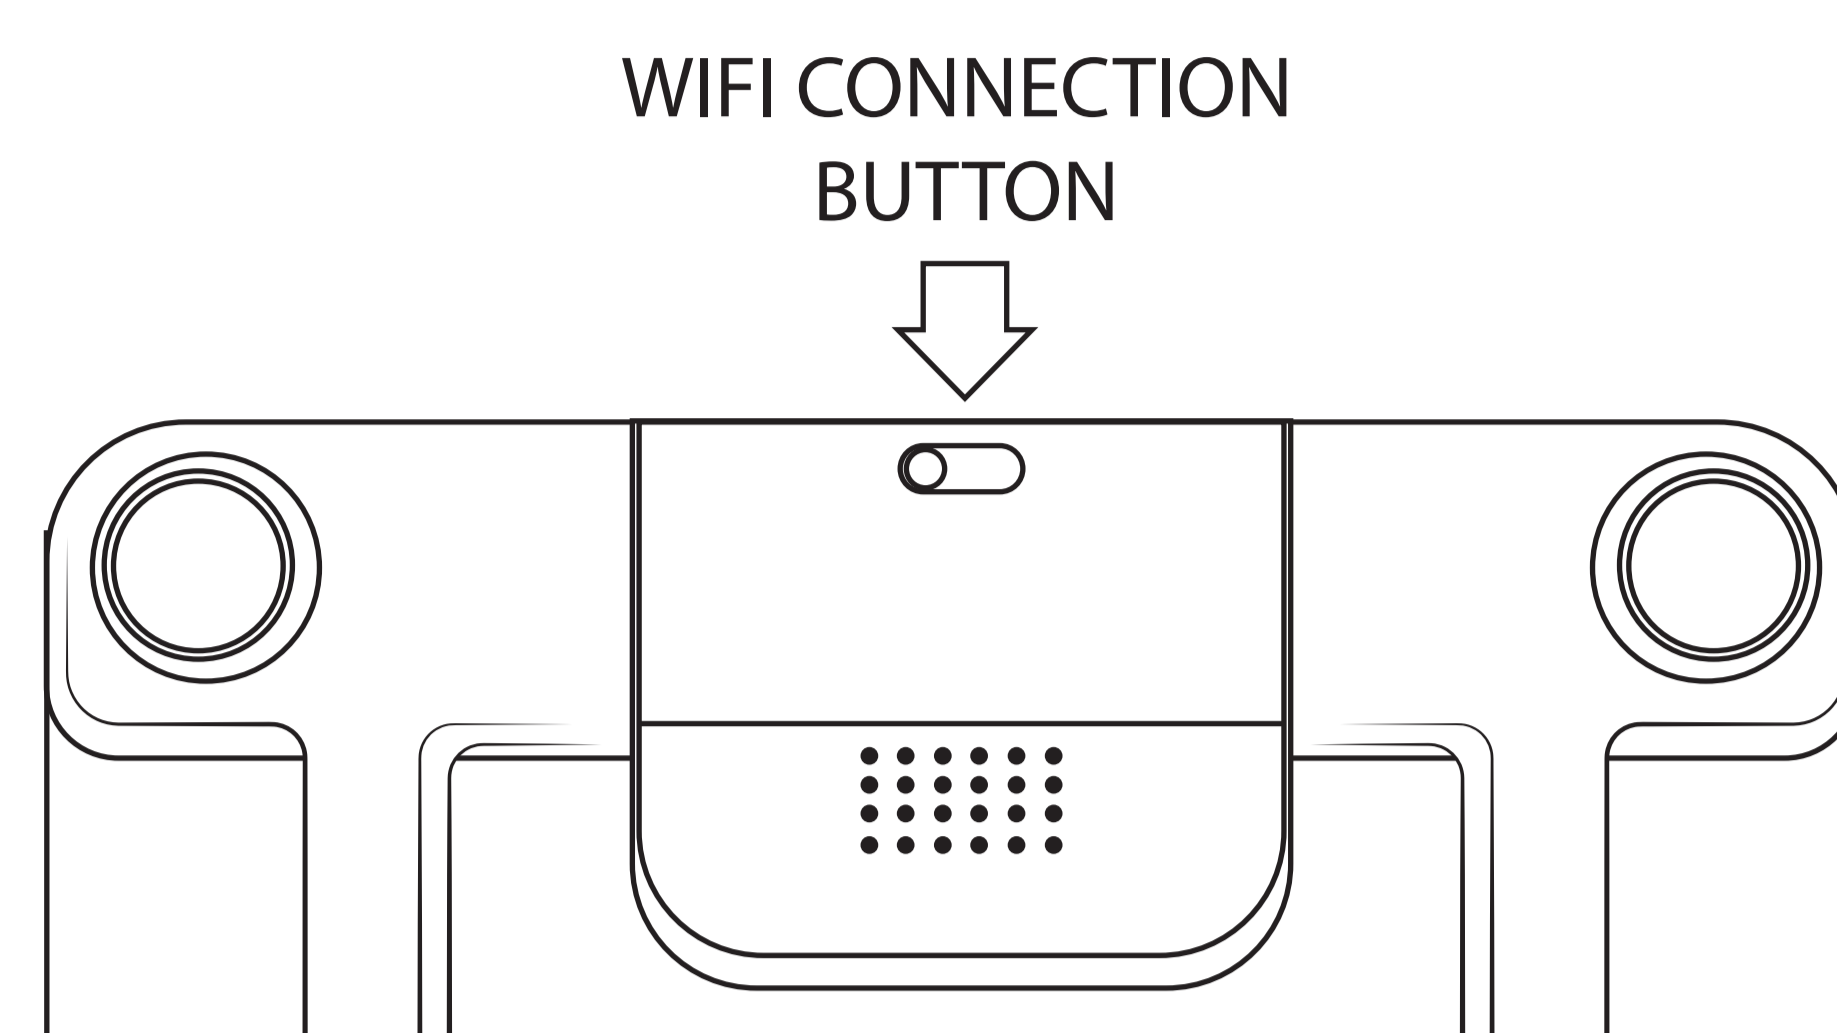

WIFI CONNECTION & HEALTHU + APP

Please download the HealthU + app from the Apple App Store or Google Play Store. Then follow the connection instructions. At a certain point, you'll have to select the WiFi Scale (instead of Bluetooth). Please follow app instruction for connecting the scale to WiFi and the app. HealthU + app was designed to be very intuitive and easy to use. You can set the language from the Settings Menu. If you need assistance, you can also check the FAQs on the Settings Menu

FAQ & CUSTOMER SUPPORT

Please refer to the FAQs on the Settings Menu of the app. In case you need further assistance, please contact us at support@conndevs.com. We will be happy to answer all your questions and comments!

WHAT'S INCLUDED

Smart WiFi Scale / Batteries: 3X1.5V AAA / User Manual

GUARANTEE

The scale has passed quality controls and has been tested for accuracy prior to leaving the factory. It has a guarantee against any defect in either workmanship or materials for a period of one year.

DEUTSCH

Vielen Dank, dass Sie sich für unsere Smart Body Composition Scale entschieden haben!

BIA TECHNOLOGIE

Dieses Modell verwendet die BIA-Technologie (Bio-elektrische Impedanzanalyse). Diese hochmoderne Technologie macht die Messungen genauer, indem sie die Vorteile der leitfähigen Zusammensetzung von Muskel- und Wassergehalten im Körper nutzt. Die Waage sendet harmlose Signale durch den Körper, um die Gesamtimpedanz des Körpers zu messen, die durch die Fettzusammensetzung (kein Leiter) erhöht und durch die Muskeln und das Wasser im Körper (Leiter) gesenkt wird.

PRODUKTPARAMETER

1. Produktgröße: 280*280*23mm
2. Einheitenrechnung: kg/ lb
3. Gewicht: 1.2kg/ 2.64lb
4. Reichweite: 5kg/ 11lb - 180kg/ 397lb
5. Divisionswert: 0,1kg/ 0,2lb
6. Alter: 10 Jahre oder älter
7. Höhenbereich: 100~ 220 cm
8. Betriebstemperatur/ Luftfeuchtigkeit: -10°C~ 50°C/ 20%~ 90%
9. Einlegen der Batterie: 3X1.5V AAA
10. WiFi-Band: nur 2,4 GHz